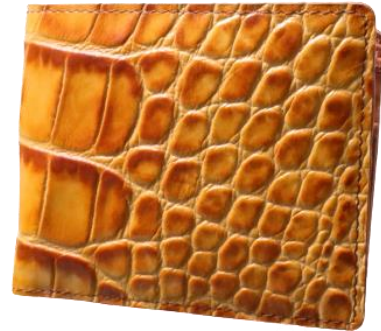

Color:

Description:

Cow Chrome Tanned aniline finished leather, Lining-Cotton Canvas, Accessories: YKK zipper and Runner, Good Quality Metal items.

LW-015-S

Size		
Length (CM)	Height (CM)	Width (CM)
22	09	1.5

Color:

Description:

Cow Chrome tanned crocodile printed leather, Lining-Cotton Canvas, Accessories: YKK zipper and Runner, Good Quality Metal items.

LW-018-L

Size		
Length (CM)	Height (CM)	Width (CM)
20	11	2