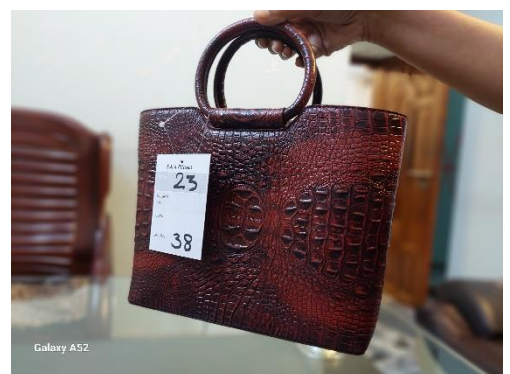

Handle Length(CM)	Strap Length(CM)
	110

Color:

Description:

Cow Chrome Tanned natural milling leather,
Lining-Cotton Canvas,
Accessories: YKK zipper and Runner, Good
Quality Metal items.

Size		
Length (CM)	Height (CM)	Width (CM)
26	21	10

Handle Length(CM)	Strap Length(CM)
44	-

Color:

Description:

Cow Chrome Tanned aniline finished leather,
Lining-Cotton Canvas,
Accessories: YKK zipper and Runner, Good
Quality Metal items.

Size		
Length (CM)	Height (CM)	Width (CM)
20	23	8

Handle Length(CM)	Strap Length(CM)
25	135

Color:

Description:

Cow Chrome Tanned aniline finished leather,
Lining-Cotton Canvas,
Accessories: YKK zipper and Runner, Good
Quality Metal items.

Size		
Length (CM)	Height (CM)	Width (CM)
14	23	8

Handle Length(CM)	Strap Length(CM)
45	92

Color:

Description:

Cow Chrome Tanned
 aniline finished
 Crocodile printed
 leather, Lining-Cotton
 Canvas, Accessories:
 YKK zipper and Runner,
 Good Quality Metal
 items.