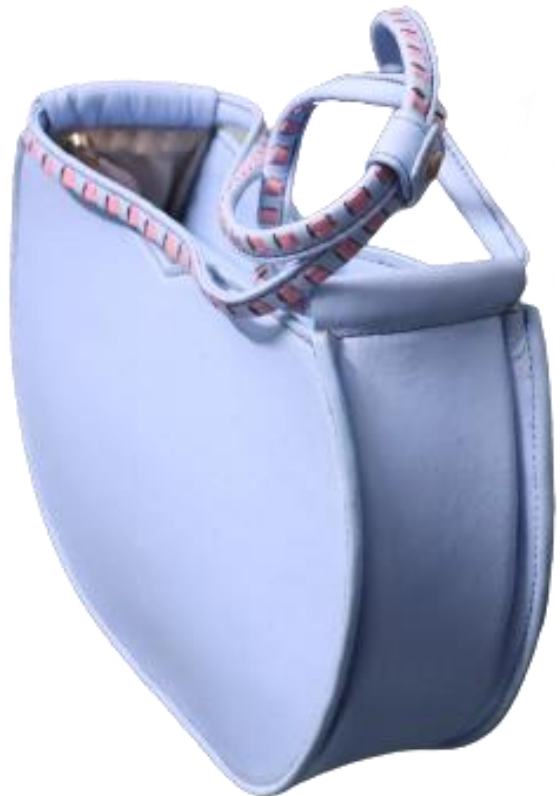

Size		
Length (CM)	Height (CM)	Width (CM)
24.5	13.5	5

Handle Length(CM)	Strap Length(CM)
-	63

Color:

Description:

Cow vegetable tanned leather, Lining-Cotton Canvas, Accessories: YKK zipper and Runner, Good Quality Metal items.

Size		
Length (CM)	Height (CM)	Width (CM)
26.5	20	7

Handle Length(CM)	Strap Length(CM)
110	0

Color:

Description:

Cow vegetable tanned leather, Lining-Cotton Canvas, Accessories: YKK zipper and Runner, Good Quality Metal items.

Size		
Length (CM)	Height (CM)	Width (CM)
24	16	14

Handle Length(CM)	Strap Length(CM)
-	135

Color:

Description:

Cow vegetable tanned leather, Lining-Cotton Canvas, Accessories: YKK zipper and Runner, Good Quality Metal items.